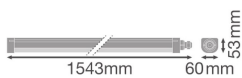

## Specifications Multipack 4x Ledvance LED Waterproof Batten 50W 6100lm - 840 Cool White | 150cm

[View Product](#)

### Technical Information

Technology	LED Integrated
Voltage (V)	220-240
Dimmable	Not Dimmable
Colour of Light	White
Colour Code	840 Cool White
Colour temperature (Kelvin)	4000 Cool White
Colour Rendering (Ra)	80-89
Light colour options	Single Color
Luminous Efficacy (lm/W)	123
Power factor	>0.90
Including bulb	Yes
Length	150cm

## Dimensions

Length (mm)	1543
Width (mm)	60
Height (mm)	53