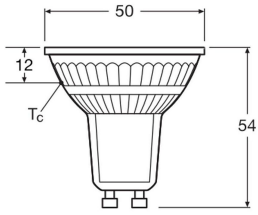

## Specifications Ledvance LED Reflector GU10 PAR16 8W 750lm 36d - 827 Extra Warm White | Replaces 100W

[View Product](#)

### Technical Information

Technology	LED
Product Type Category	GU10 LED
Voltage (V)	220-240
Beam Angle (degree)	36
Dimmable	Not Dimmable
Cap / Base	GU10
Colour Code	827 Extra Warm White
Colour temperature (Kelvin)	2700 Extra Warm White
Colour Rendering (Ra)	80-89
Colour of Light	White

## Dimensions

Length (mm) 54

Diameter (mm) 50

Shape Reflector

Exact shape PAR16