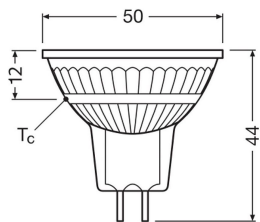

## Specifications Ledvance LED Reflector GU5.3 MR16 3.4W 345lm 36d - 830 Warm White | Replaces 35W

[View Product](#)

### Technical Information

Technology	LED
Product Type Category	GU5.3 LED
Voltage (V)	12
Beam Angle (degree)	36
Dimmable	Not Dimmable
Cap / Base	GU5.3
Colour Code	830 Warm White
Colour temperature (Kelvin)	3000 Warm White
Colour Rendering (Ra)	80-89
Colour of Light	White

## Dimensions

Height (mm) 46

Length (mm) 44

Diameter (mm) 50

Shape Reflector

Exact shape PAR16