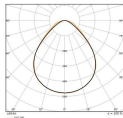

[View Product](#)

General Information

SKU	251074
EAN	4099854187339
Brand	Ledvance
Manufacturer Name	PANEL ECO 600 UGR<19 600 E 36W 865 U19
Any Lamp all-in warranty	3 Years
Average Lifetime (h)	50000

Technical Information

Technology	LED Integrated
Voltage (V)	220-240
Dimmable	Not Dimmable
Colour Code	865 Daylight
Colour temperature (Kelvin)	6500 Daylight
Colour Rendering (Ra)	80-89
Colour of Light	White
Light colour options	Single Color
Luminous Efficacy (lm/W)	100
IP-rating	IP40
Impact Protection (IK)	IK02 - 0.20 joule
Fixture Connection	Screwless terminal