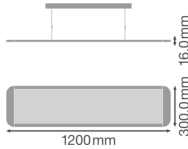

Specifications Ledvance LED Panel  
Direct/Indirect 36W 3860lm - 840 Cool  
White | 120x30cm - UGR <math>< 19</math>

[View Product](#)

## Technical Information

Technology	LED Integrated
Voltage (V)	220-240
Dimmable	Not Dimmable
Colour Code	840 Cool White
Colour temperature (Kelvin)	4000 Cool White
Colour Rendering (Ra)	80-89
Colour of Light	White
Light colour options	Single Color
Luminous Efficacy (lm/W)	110
IP-rating	IP20
Impact Protection (IK)	IK03 - 0.35 joule

## Dimensions

LED panel size	120x30cm
Length (mm)	1195
Width (mm)	295
Height (mm)	16