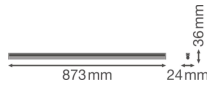

Specifications Ledvance LED Batten Linear Compact High Output 15W
1500lm - 840 Cool White | 90cm

[View Product](#)

General Information

SKU	234128
EAN	4058075106253
Brand	Ledvance
Manufacturer Name	LN COMP HO 900 15W/4000K
Any Lamp all-in warranty	5 Years
Average Lifetime (h)	50000

Technical Information

Technology	LED Integrated
Voltage (V)	220-240
Dimmable	Not Dimmable
Colour of Light	White
Colour Code	840 Cool White
Colour temperature (Kelvin)	4000 Cool White
Colour Rendering (Ra)	80-89
Light colour options	Single Color
Luminous Efficacy (lm/W)	100
Power factor	>0.50
Including bulb	Yes
Suitable for Outdoor	No
Length	90cm
Product Type Category	LED Batten

Fixture Information

Mounting Method	Surface
IP-rating	IP20
Impact Protection (IK)	IK03 - 0.35 joule
Housing	PC (Polycarbonate)
Colour of the Fixture	White
Colour of material	White
Emergency Lighting	No Emergency Unit
Series	Linear

Dimensions

Length (mm)	873
Width (mm)	24
Height (mm)	36

Sensor Information

Type of sensor	No Sensor
----------------	-----------

Why Any-lamp?

 Order from the **largest lighting specialist** in Europe  **Customised** quotation