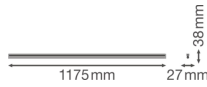

Specifications Ledvance LED Batten Linear Compact 20W 2000lm - 830 Warm White | 120cm

[View Product](#)

General Information

SKU	233347
EAN	4058075099739
Brand	Ledvance
Manufacturer Name	LN COMP BATTEN 1200 20W/3000K LEDV
Any Lamp all-in warranty	5 Years
Average Lifetime (h)	50000

Technical Information

Technology	LED Integrated
Voltage (V)	220-240
Dimmable	Not Dimmable
Colour of Light	White
Colour Code	830 Warm White
Colour temperature (Kelvin)	3000 Warm White
Colour Rendering (Ra)	80-89
Light colour options	Single Color
Luminous Efficacy (lm/W)	100
Power factor	>0.50
Including bulb	Yes
Length	120cm
Product Type Category	LED Batten

Fixture Information

Mounting Method	Surface
Fixture Connection	Screw terminal, 2-pole
Optical Cover	PC (Polycarbonate)
IP-rating	IP20
Impact Protection (IK)	IK03 - 0.35 joule
Operating Temperature	-20 to +40
Housing	PC (Polycarbonate)
Colour of the Fixture	White
Colour of material	White
Emergency Lighting	No Emergency Unit
Series	Linear

Dimensions

Length (mm)	1175
Width (mm)	27
Height (mm)	38

Sensor Information

Type of sensor	No Sensor
----------------	-----------

Why Any-lamp?

 Order from the **largest lighting specialist** in Europe  **Customised** quotation